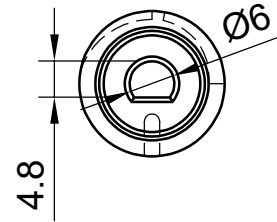

A (1:1)

Dept.	Technical reference	Created by schmelzmanufaktur 25.03.2023	Approved by	
		Document type	Document status	
		Title Nachtspeicherofen kompatibel Witte	DWG No.	
		Rev.	Date of issue	Sheet 1/1