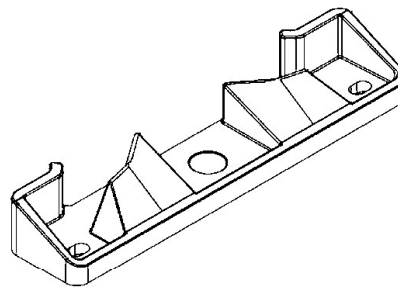

1 2 3 4 5 6 7 8

A

A

B

B

C

C

D

D

E

E

F

F

Dept	Technical reference	Created by schmelzmannufaktur.de 26.02.2023	Approved by
		Document type	Document status
		Title Velux 025116 Schließblech	DWG No
		Rev	Date of issue
			Sheet 1/1

1 2 3 4 5 6 7 8