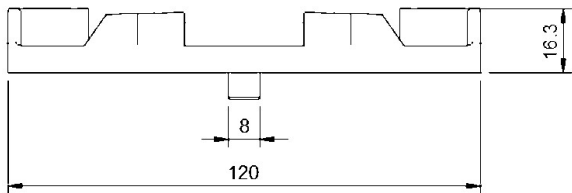

D

E

E

F

F

Dept	Technical reference	Created by schmelzmannufaktur.de 26.02.2023	Approved by
		Document type	Document status
		Title Velux 025116 Schließblech	DWG No
		Rev	Date of issue
			Sheet 1/1

1 2 3 4 5 6 7 8