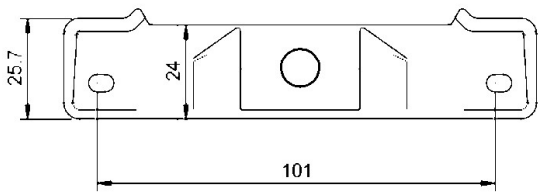

D

E

E

F

F

Dept	Technical reference	Created by schmelzmannufaktur.de 26.02.2023	Approved by
		Document type	Document status
		Title Velux 025116 Schließblech	DWG No
		Rev	Date of issue
			Sheet 1/1

1 2 3 4 5 6 7 8